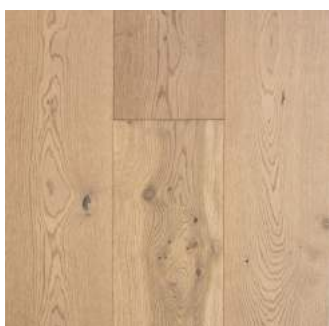

SIGNATURE
— OAK RANGE —

COLOURS

Sandstorm