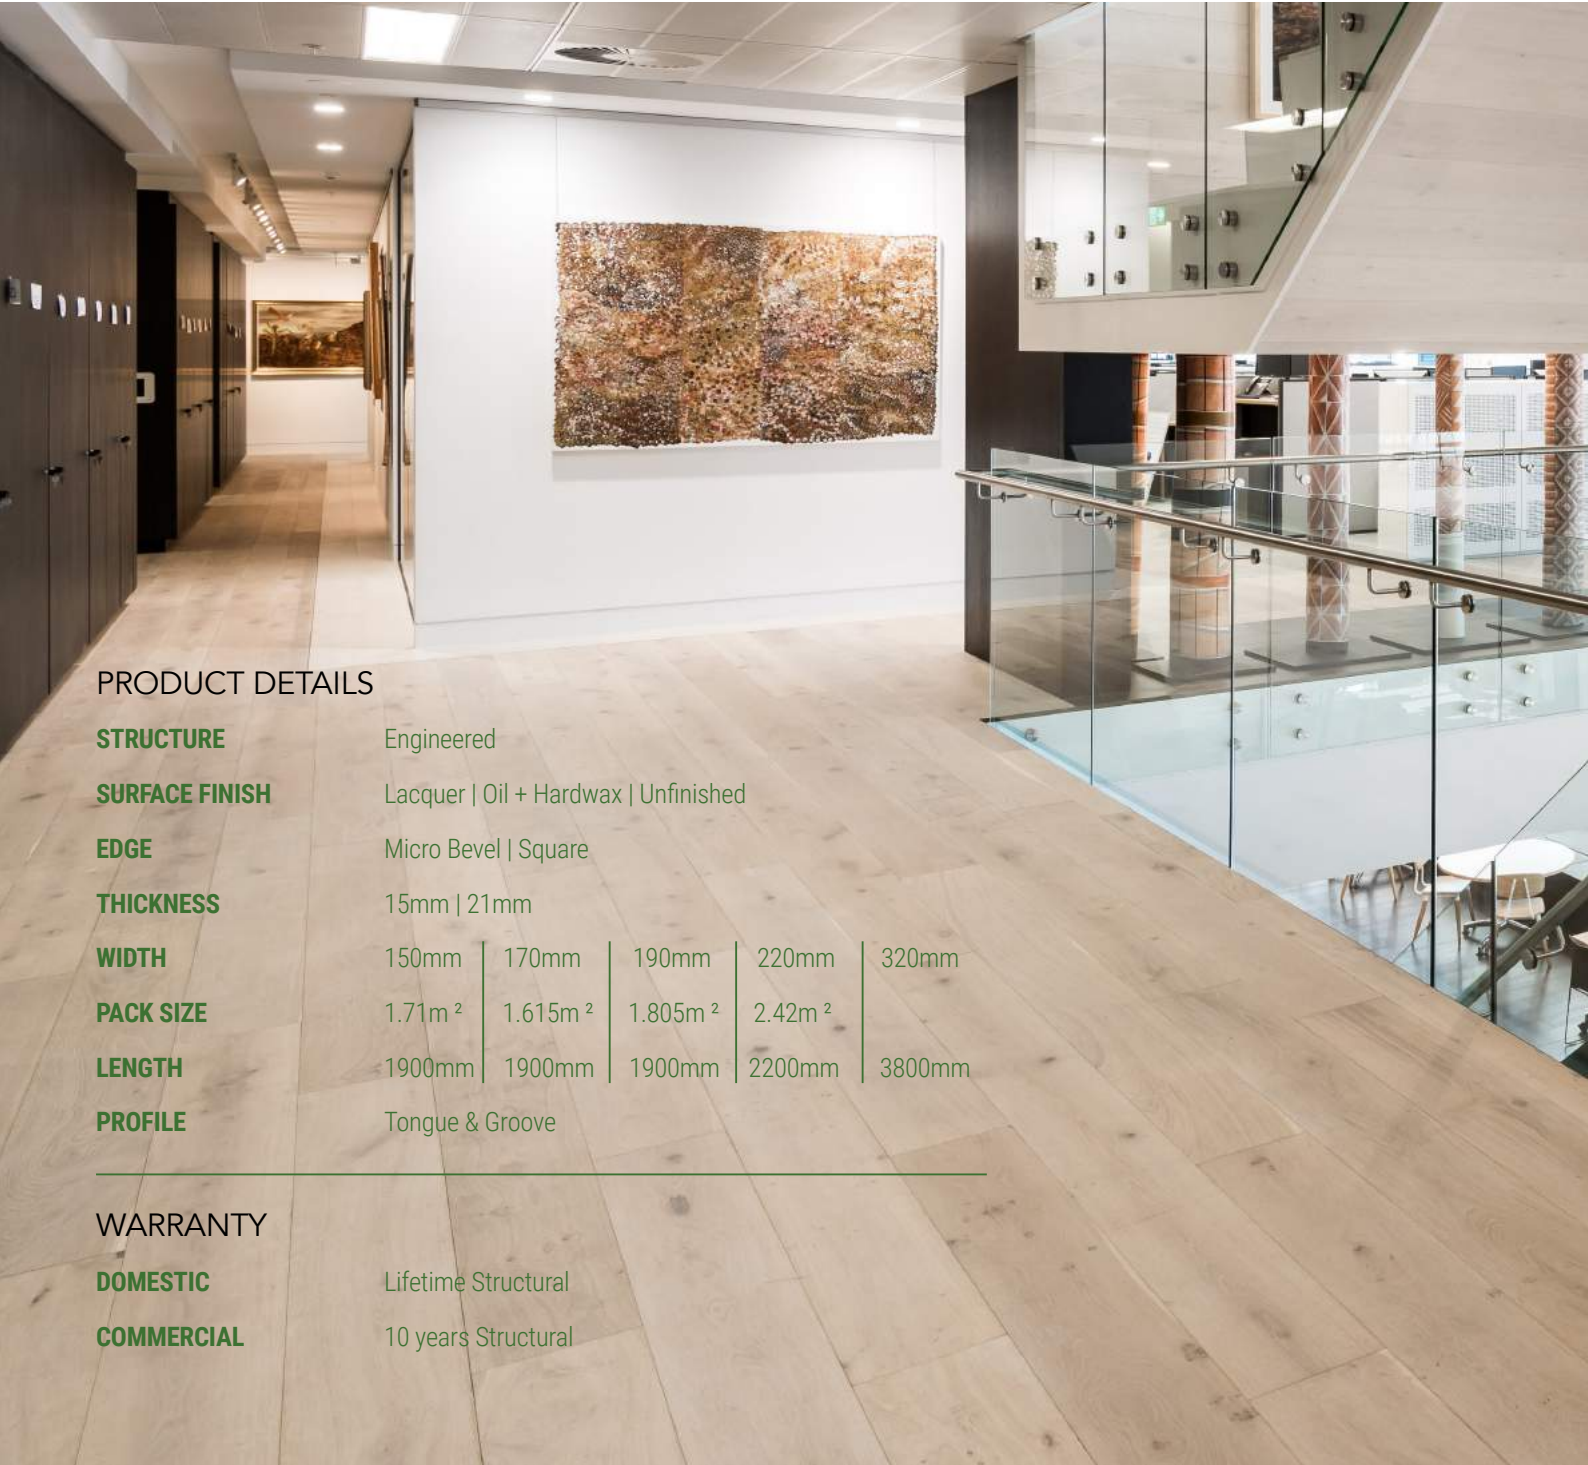

SIGNATURE
— OAK RANGE —

SIGNATURE

OAK RANGE

PRODUCT OVERVIEW

Elegance, sophistication and class sum up our Signature Range European Oak. Designed with style in mind, this collection was developed in conjunction with some of Perth's leading architects and interior designers. There are 17 different colour schemes available, including two unfinished options which allow you to customise finishes and create the floor of your dreams. All pre-finished boards are treated with European made coatings that are chosen for their ability to accentuate the boards natural features and provide a hard wearing finish.

The majority of the collection comes in boards that are both longer and wider than standard engineered oak and result in a truly unique finished product. Other features include a full 4mm top layer of genuine European Oak that can be sanded and refinished in the future as well as a stability enhancing hardwood multi ply base.

The quality of these boards make them suitable for both residential and commercial installations and are backed up by a lifetime structural warranty for all residential applications.

PRODUCT DETAILS

STRUCTURE	Engineered				
SURFACE FINISH	Lacquer Oil + Hardwax Unfinished				
EDGE	Micro Bevel Square				
THICKNESS	15mm 21mm				
WIDTH	150mm	170mm	190mm	220mm	320mm
PACK SIZE	1.71m ²	1.615m ²	1.805m ²	2.42m ²	
LENGTH	1900mm	1900mm	1900mm	2200mm	3800mm
PROFILE	Tongue & Groove				